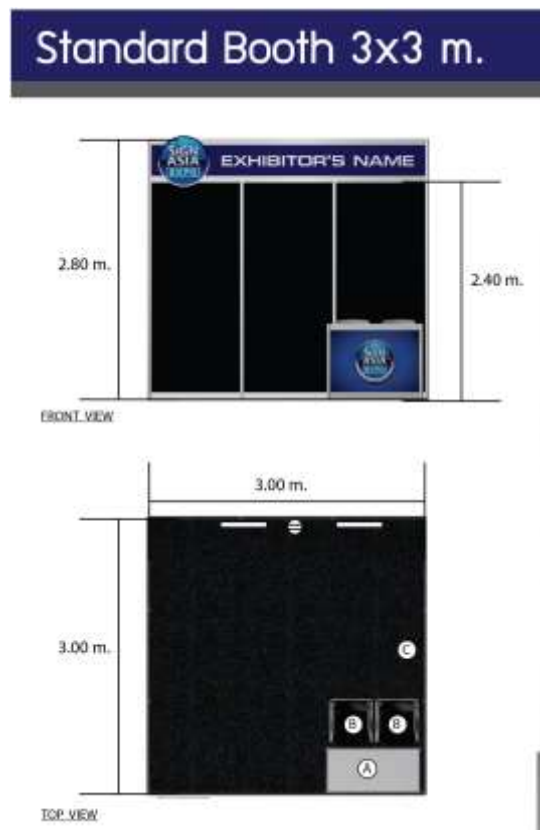

Oversea Exhibiting Rate

- 1. Raw space:** Raw space must be reserved for 18 sqm. up
- 2. The standard booth:** 9 square meter (3x 3 m.) The facilities include:

- Rug /White Wall
- Signage with the Company's Name
- 2 Fluorescent Light Bulbs and 1 Plug/5 amp
- One table and 2 chairs
- Waste Basket

Space type and size:

Sq.m.	Raw Space Fee(USD 280 / sq. m.)	Standard Booth Fee(USD 337 / sq.m.)
9	-	3,033
18	5,040	6,066
27	7,560	9,099
36	10,080	12,132
54	15,120	18,198

Remark: Price includes Vat 7% and the price and standard booth design is subject to change without prior notice. **Gangway:** USD 74 per sqm.